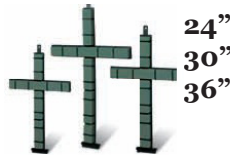

Neverwilt Crosses

Lined with a back plastic backing