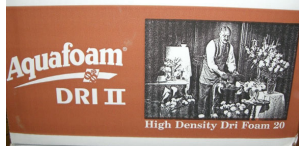

Silk Dry Foam Bricks

6006-20-58
20/bx