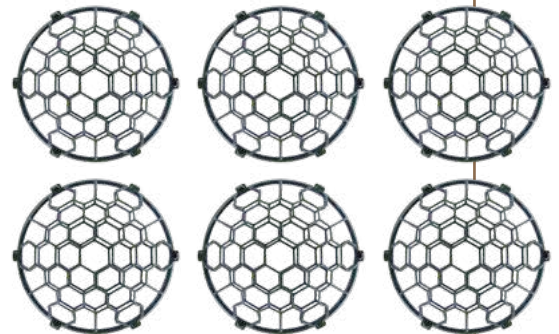

REG. PRICE: \$37.50

INCLUDES:

#137 • 5" Abby Compote
 opening: 5" • 6 EA
 Pairs with #335 8" Pillow

#731 • Brilliant Gold
 Design Master Paint • 1 EA
 Holly's Favorite Color!

#335 • 8" Pillow
 8" x 8" x 3" • 6 EA
 Pairs with #137 5" Abby Compote